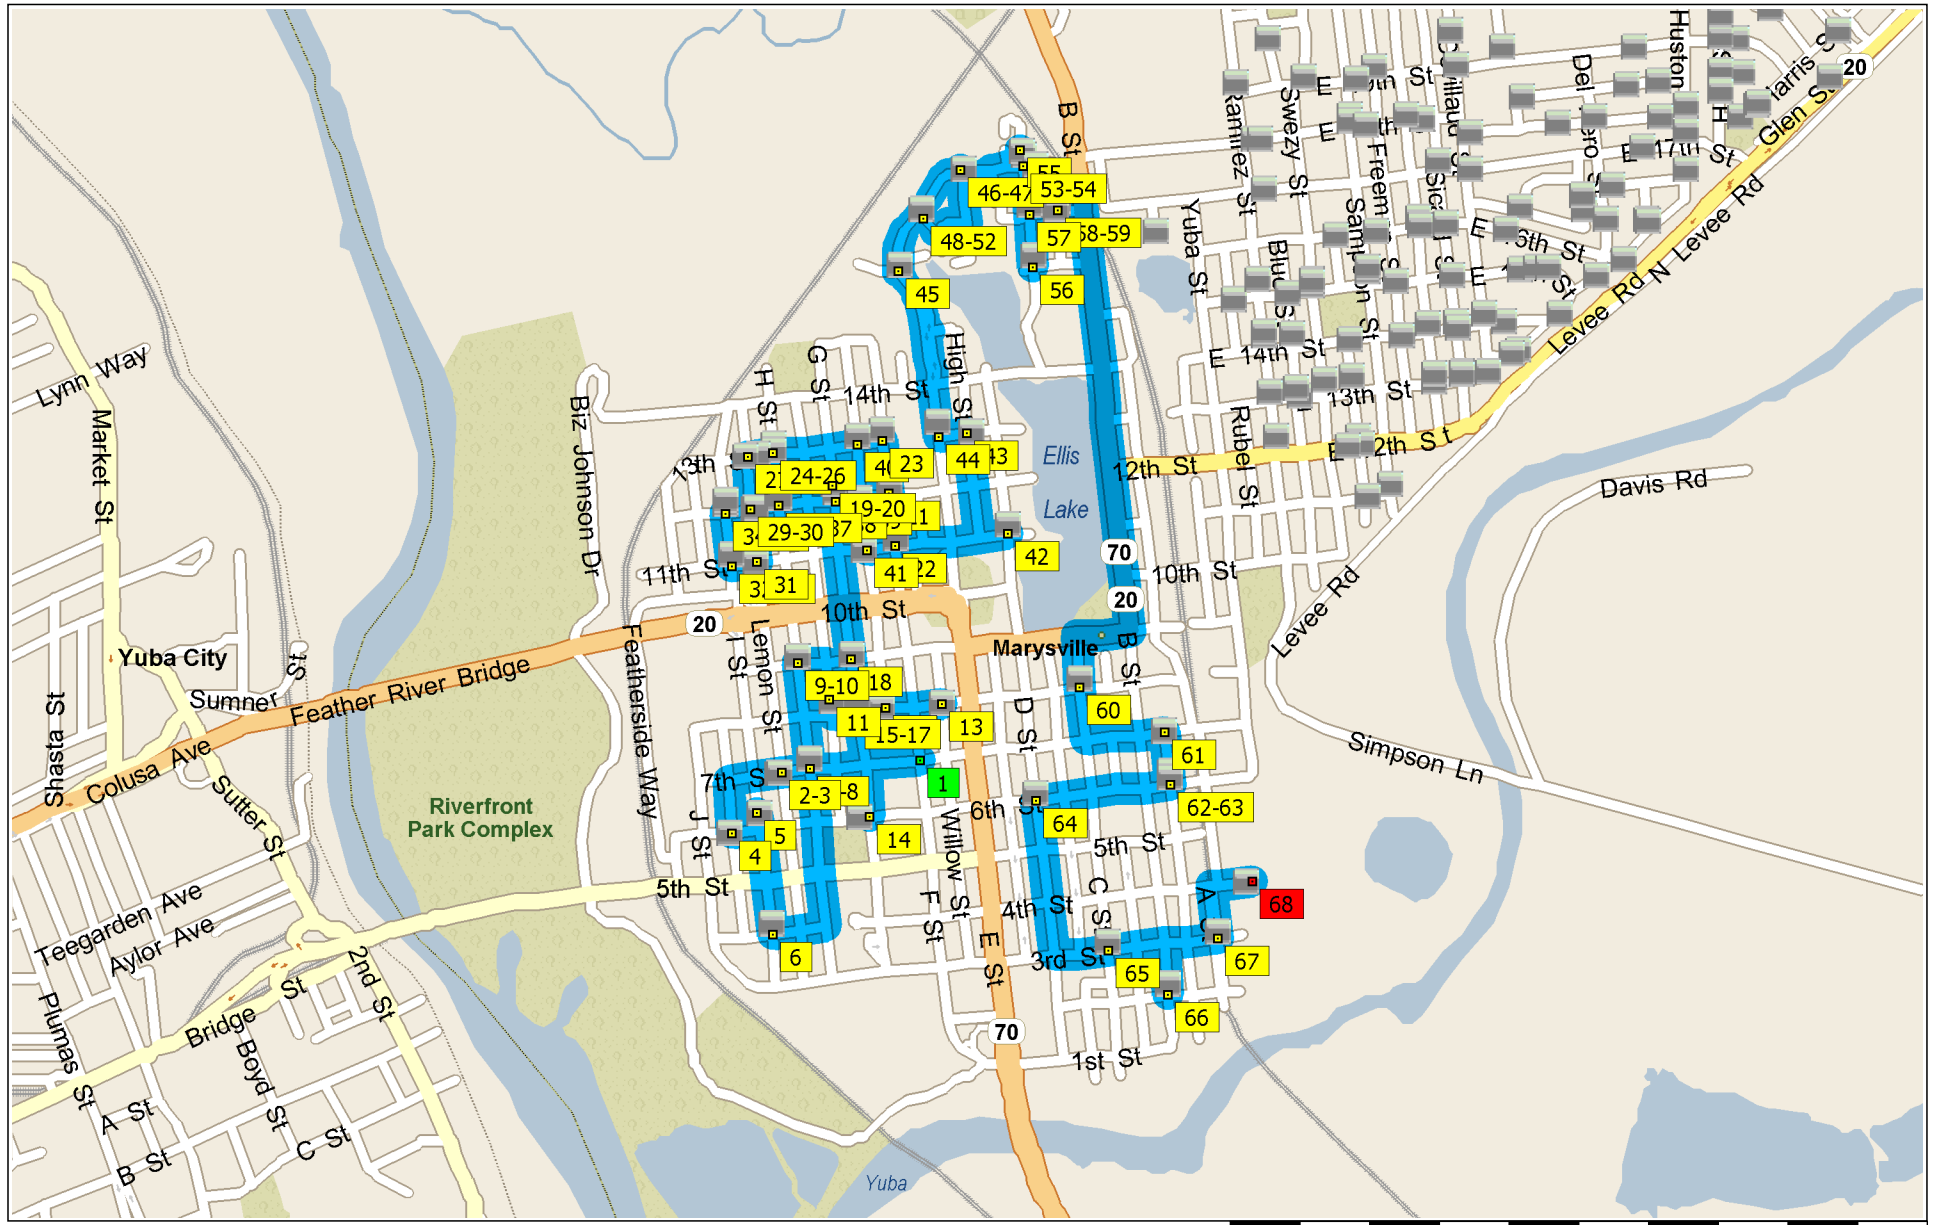

Ú|^ÉÖ] | [æ&@Š^ æ• Á æ] ã * ÁÖææÚæ] | ^

9:00 AM	0.0 mi	1 Depart 700 F St, Marysville, CA 95901 on 7th St (West) for 0.2 mi
9:00 AM	0.2 mi	2 Arrive Yvonne Pierre [831 7th St, Marysville, CA 95901-5435]
9:00 AM	0.2 mi	3 At Kathleen Weatherford [827 7th St, Marysville, CA 95901-5435], turn RIGHT (West) onto 7th St for 142 yds
9:00 AM	0.3 mi	Turn LEFT (South) onto Pine St for 131 yds
9:01 AM	0.4 mi	4 At John Houston [927 6th St, Marysville, CA 95901-5441], turn LEFT (East) onto 6th St, then immediately turn LEFT (North) onto I St for 109 yds
9:02 AM	0.4 mi	5 At Carol Killebrew [628 I St, Marysville, CA 95901-5424], stay on I St (South) for 0.2 mi
9:02 AM	0.6 mi	6 At Don Moler [416 I St, Marysville, CA 95901-5627], turn LEFT (East) onto 4th St for 142 yds
9:02 AM	0.7 mi	Turn LEFT (North) onto H St for 0.2 mi
9:04 AM	0.9 mi	7 Arrive Joyce Rue [718 H St, Marysville, CA 95901-5224]
9:04 AM	0.9 mi	8 At Carol Fredell [719 H St Apt C, Marysville, CA 95901-5278], turn LEFT (North) onto H St for 0.2 mi
9:04 AM	1.1 mi	9 Arrive Robert Rivera [913 H St, Marysville, CA 95901-5125]
9:04 AM	1.1 mi	10 At Lorraine Till [914 H St, Marysville, CA 95901-5126], turn LEFT (East) onto 9th St, then immediately turn RIGHT (South) onto Maple St for 174 yds
9:05 AM	1.2 mi	11 At Gayle Dubose [829 Maple St, Marysville, CA 95901-5236], stay on Maple St (South) for 43 yds
9:05 AM	1.2 mi	Turn LEFT (East) onto 8th St for 142 yds
9:06 AM	1.3 mi	12 At Shirley Burns [631 8th St, Marysville, CA 95901-5262], stay on 8th St (East) for 142 yds
9:06 AM	1.3 mi	13 At Wilma Hale [513 8th St, Marysville, CA 95901-5263], return West on 8th St for 0.1 mi
9:06 AM	1.5 mi	Turn LEFT (South) onto G St for 0.2 mi