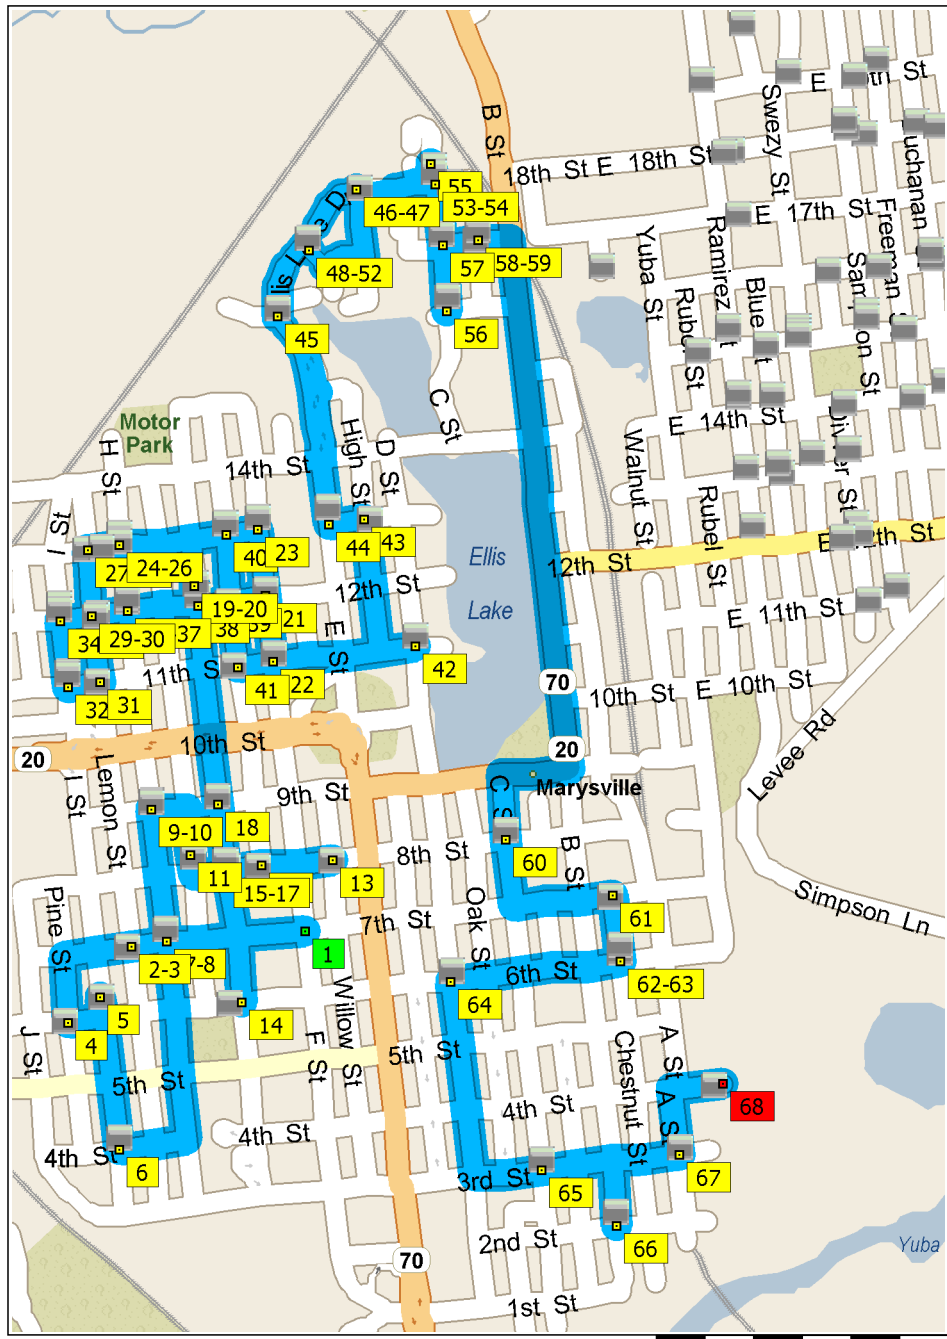

- 9:18 AM 4.7 mi **53** Arrive Sharon De Vore [1816 C St, Marysville, CA 95901-4222]
- 9:18 AM 4.7 mi **54** At Melissa De Bolt [220 18th St, Marysville, CA 95901-4208], turn LEFT (North) onto C St for 98 yds
- 9:18 AM 4.7 mi **55** At Maria Toche [1824 C St, Marysville, CA 95901-4222], stay on C St (South) for 0.2 mi
- 9:19 AM 4.9 mi **56** At Audrey Stultz [1625 C St, Marysville, CA 95901-4217], return North on C St for 131 yds
- 9:19 AM 5.0 mi **57** At Sandra Riley [1721 C St, Marysville, CA 95901-4219], turn RIGHT (East) onto 17th St for 76 yds
- 9:19 AM 5.0 mi **58** Arrive Rickey Nelson [220 17th St, Marysville, CA 95901-4244]
- 9:19 AM 5.0 mi **59** At Kathleen Hering [1718 Elm St, Marysville, CA 95901-4232], turn LEFT (East) onto 17th St, then immediately turn RIGHT (South) onto CA-70 [B St] for 0.4 mi
- 9:20 AM 5.4 mi Keep STRAIGHT onto CA-20 [CA-70] for 0.2 mi
- 9:21 AM 5.7 mi Turn RIGHT to stay on CA-20 [CA-70] for 131 yds
- 9:21 AM 5.7 mi Turn LEFT (South) onto C St for 142 yds
- 9:21 AM 5.8 mi **60** At Sherryl Bird [815 C St Apt 33, Marysville, CA 95901-5361], stay on C St (South) for 131 yds
- 9:22 AM 5.9 mi Turn LEFT (East) onto 7th St for 0.1 mi
- 9:22 AM 6.0 mi **61** At Leon Ellis [124 7th St Apt 4, Marysville, CA 95901-5558], turn RIGHT (South) onto Chestnut St for 142 yds
- 9:23 AM 6.1 mi **62** Arrive David Mullanix [624 Chestnut St, Marysville, CA 95901-5524]
- 9:23 AM 6.1 mi **63** At Kathleen Easley [614 Chestnut St, Marysville, CA 95901-5524], turn RIGHT (West) onto 6th St for 0.2 mi
- 9:24 AM 6.3 mi **64** At Stephanie Powell [610 D St, Marysville, CA 95901-5528], turn LEFT (South) onto D St for 0.2 mi
- 9:24 AM 6.5 mi Turn LEFT (East) onto 3rd St for 131 yds