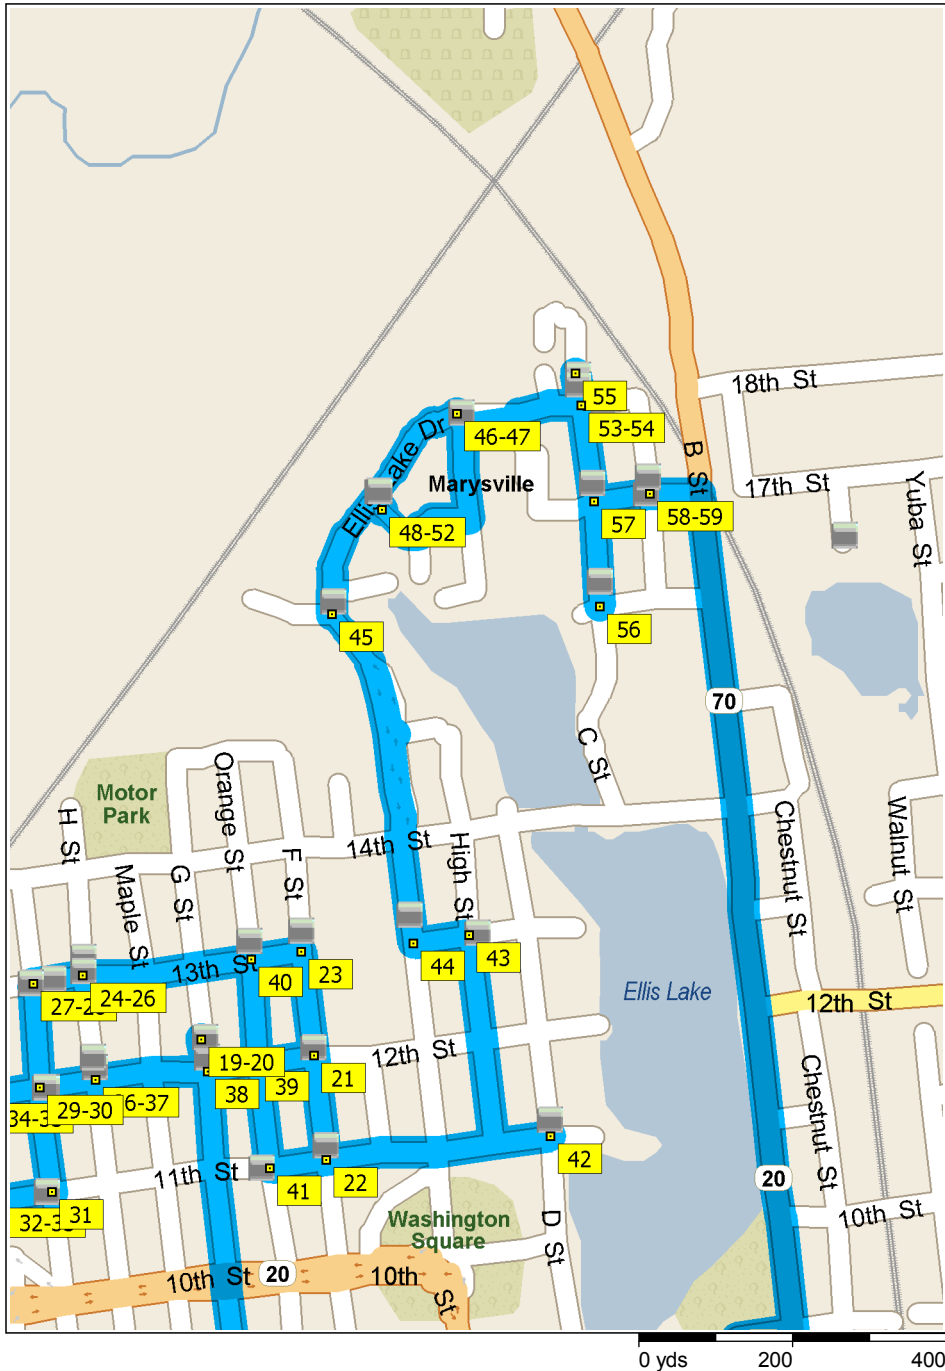

- 9:14 AM 3.8 mi **43** At Kathi Siteman [413 13th St, Marysville, CA 95901-4809], turn LEFT (West) onto 13th St for 76 yds
- 9:15 AM 3.8 mi **44** At Maria Contolan [1327 E St, Marysville, CA 95901-4227], turn RIGHT (North) onto E St for 142 yds
- 9:15 AM 3.9 mi Keep STRAIGHT onto Ellis Lake Dr for 0.2 mi
- 9:16 AM 4.1 mi **45** At Christina Billeci [1603 Ellis Lake Dr, Marysville, CA 95901-4268], stay on Ellis Lake Dr (North) for 0.2 mi
- 9:16 AM 4.3 mi **46** Arrive Samuel Story [1801 Ellis Lake Dr Apt 153, Marysville, CA 95901-4286]
- 9:16 AM 4.3 mi **47** At Beverly Kingsley [1801 Ellis Lake Dr Apt 180, Marysville, CA 95901-4277], stay on Local road(s) (South) for 131 yds
- 9:17 AM 4.3 mi Turn RIGHT (West) onto Local road(s) for 76 yds
- 9:17 AM 4.4 mi Turn RIGHT (West) onto Local road(s) for 54 yds
- 9:17 AM 4.4 mi **48** Arrive Charles Hargrove [1701 Ellis Lake Dr Apt 124, Marysville, CA 95901-4266]
- 9:17 AM 4.4 mi **49** Arrive Christine Doughty [1701 Ellis Lake Dr Apt 100, Marysville, CA 95901-4283]
- 9:17 AM 4.4 mi **50** Arrive David Anderson [1700 Ellis Lake Dr Apt 55, Marysville, CA 95901-4257]
- 9:17 AM 4.4 mi **51** Arrive Monika Harper [1701 Ellis Lake Dr Apt 6, Marysville, CA 95901-4260]
- 9:17 AM 4.4 mi **52** At Rick Baliad [1701 Ellis Lake Dr Apt 30, Marysville, CA 95901-4261], stay on Local road(s) (South-East) for 54 yds
- 9:17 AM 4.4 mi Turn LEFT (North-East) onto Local road(s) for 76 yds
- 9:17 AM 4.5 mi Turn LEFT (North) onto Local road(s) for 109 yds
- 9:17 AM 4.5 mi Turn RIGHT (East) onto Local road(s) for 76 yds
- 9:17 AM 4.6 mi Turn LEFT (North) onto Local road(s) for 21 yds
- 9:17 AM 4.6 mi Turn RIGHT (East) onto 18th St for 87 yds