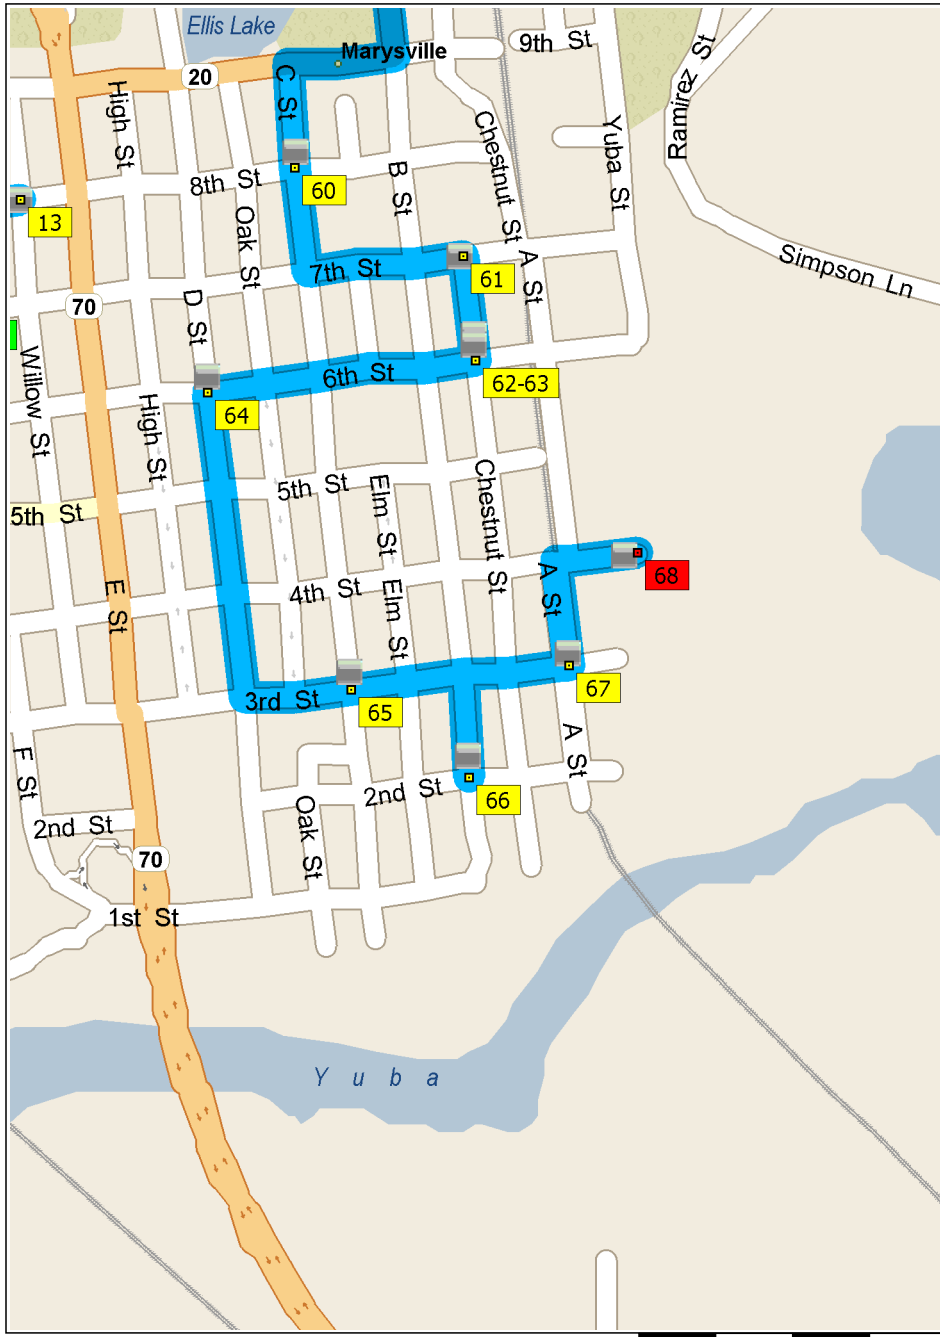

- 9:18 AM 4.7 mi **53** Arrive Sharon De Vore [1816 C St, Marysville, CA 95901-4222]
- 9:18 AM 4.7 mi **54** At Melissa De Bolt [220 18th St, Marysville, CA 95901-4208], turn LEFT (North) onto C St for 98 yds
- 9:18 AM 4.7 mi **55** At Maria Toche [1824 C St, Marysville, CA 95901-4222], stay on C St (South) for 0.2 mi
- 9:19 AM 4.9 mi **56** At Audrey Stultz [1625 C St, Marysville, CA 95901-4217], return North on C St for 131 yds
- 9:19 AM 5.0 mi **57** At Sandra Riley [1721 C St, Marysville, CA 95901-4219], turn RIGHT (East) onto 17th St for 76 yds
- 9:19 AM 5.0 mi **58** Arrive Rickey Nelson [220 17th St, Marysville, CA 95901-4244]
- 9:19 AM 5.0 mi **59** At Kathleen Hering [1718 Elm St, Marysville, CA 95901-4232], turn LEFT (East) onto 17th St, then immediately turn RIGHT (South) onto CA-70 [B St] for 0.4 mi
- 9:20 AM 5.4 mi Keep STRAIGHT onto CA-20 [CA-70] for 0.2 mi
- 9:21 AM 5.7 mi Turn RIGHT to stay on CA-20 [CA-70] for 131 yds
- 9:21 AM 5.7 mi Turn LEFT (South) onto C St for 142 yds
- 9:21 AM 5.8 mi **60** At Sherryl Bird [815 C St Apt 33, Marysville, CA 95901-5361], stay on C St (South) for 131 yds
- 9:22 AM 5.9 mi Turn LEFT (East) onto 7th St for 0.1 mi
- 9:22 AM 6.0 mi **61** At Leon Ellis [124 7th St Apt 4, Marysville, CA 95901-5558], turn RIGHT (South) onto Chestnut St for 142 yds
- 9:23 AM 6.1 mi **62** Arrive David Mullanix [624 Chestnut St, Marysville, CA 95901-5524]
- 9:23 AM 6.1 mi **63** At Kathleen Easley [614 Chestnut St, Marysville, CA 95901-5524], turn RIGHT (West) onto 6th St for 0.2 mi
- 9:24 AM 6.3 mi **64** At Stephanie Powell [610 D St, Marysville, CA 95901-5528], turn LEFT (South) onto D St for 0.2 mi
- 9:24 AM 6.5 mi Turn LEFT (East) onto 3rd St for 131 yds